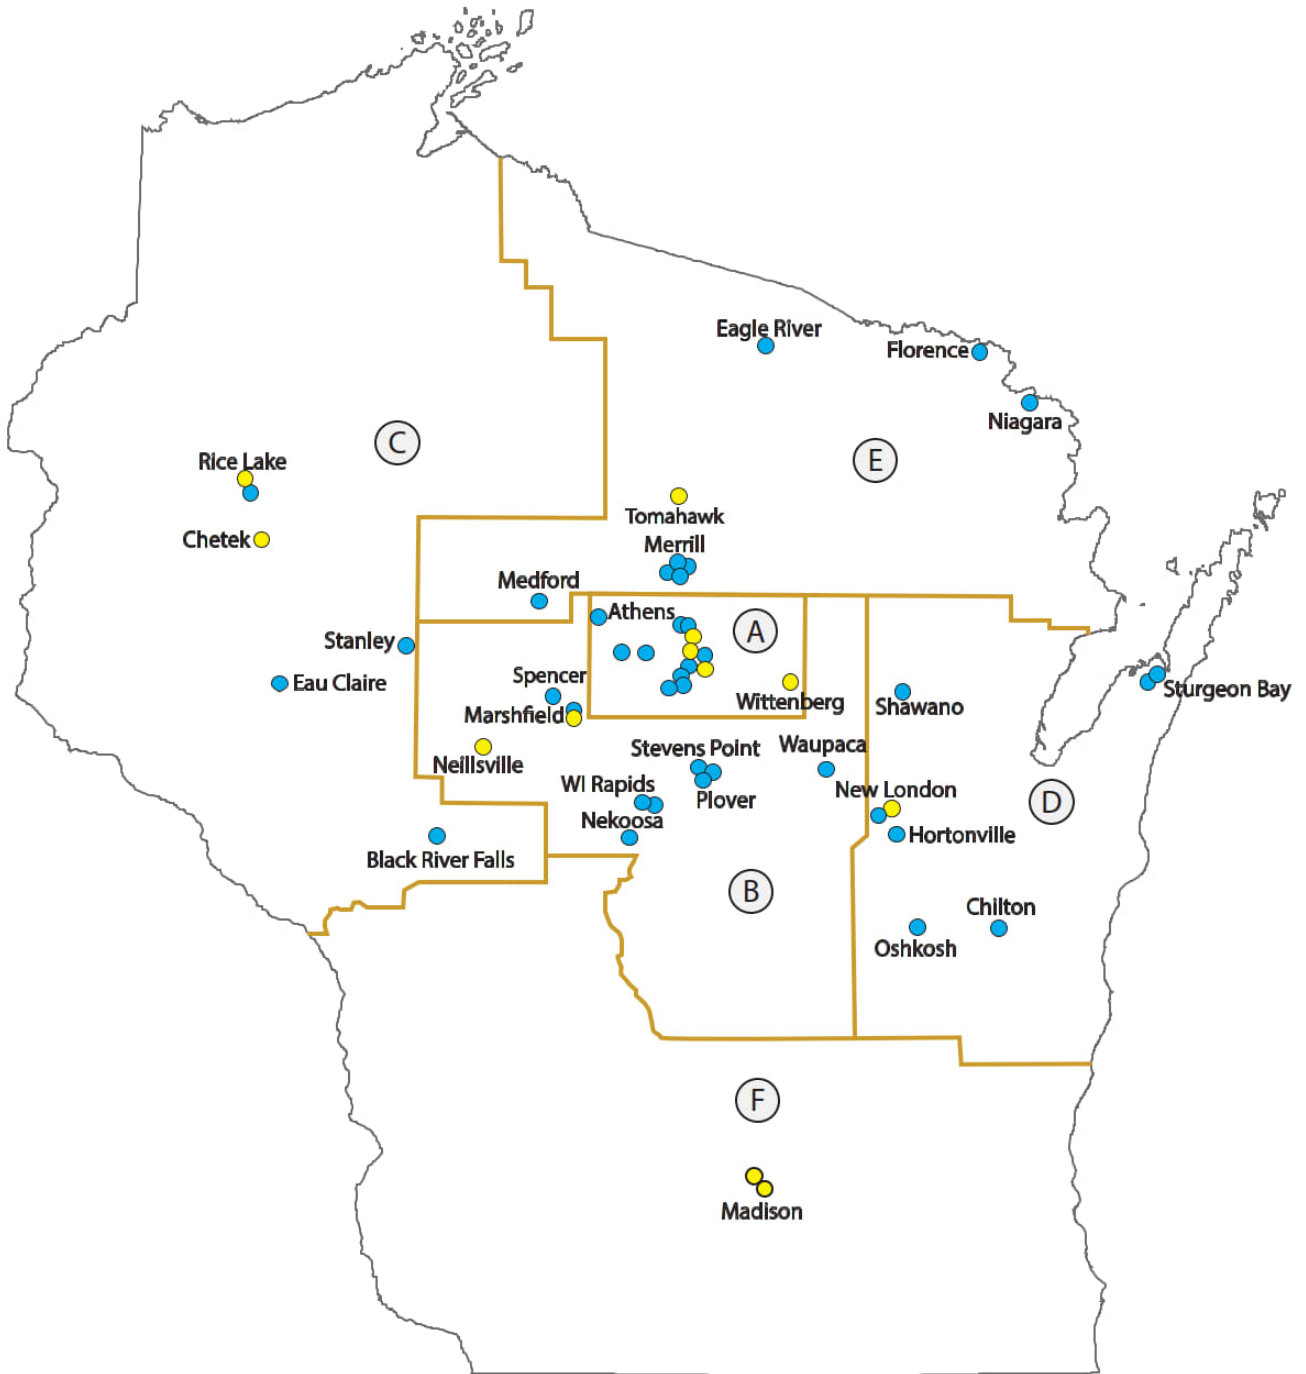

# Property Management Regions

- [Property Management Regions](#)

Property Management

Regions

## Property Management Regions

### Area Managers

<b>A Central</b> - Ali M.	<b>B South</b> - Tim M.	<b>C West</b> - Amanda G.
<b>D East</b> - Julie W.	<b>E North</b> - Mike M.	<b>F</b> - Future Area Manager